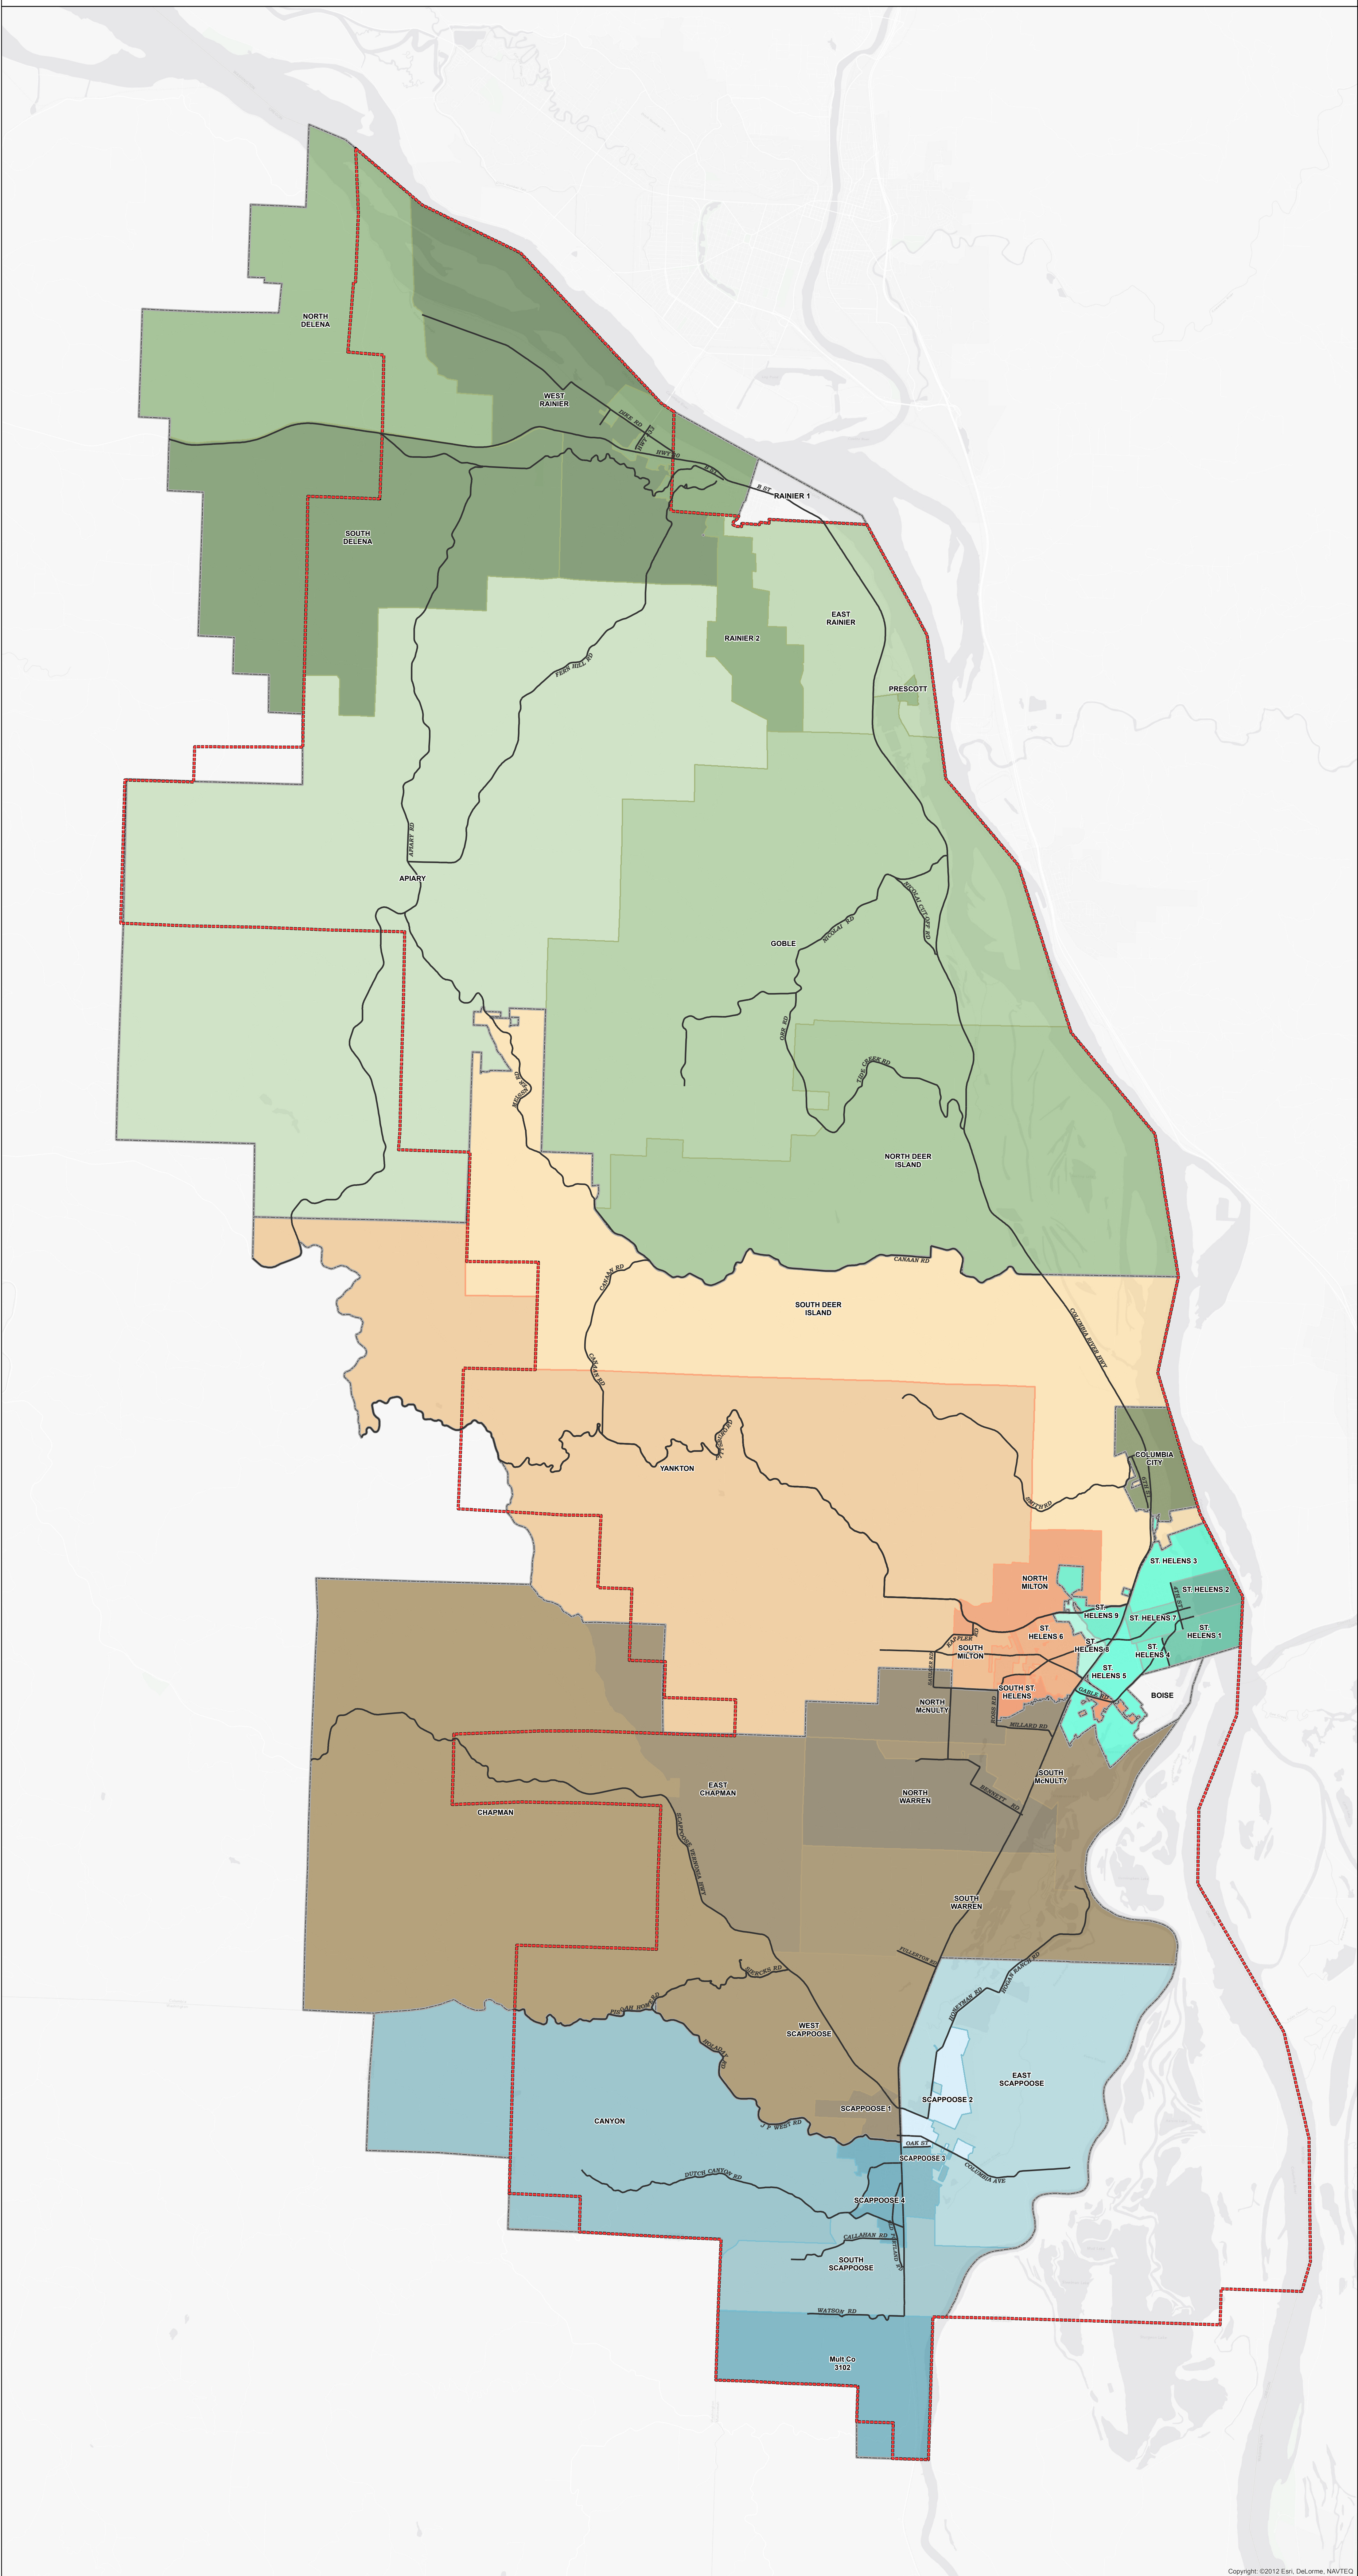

CRPUD Territory and Voter Precincts

Copyright © 2012 Esri, DeLorme, NAVTEQ

- Legend**
- Roads
 - CRPUD Political Boundary
 - Subdivision Boundaries
 - Rainier 1 Precinct
 - Boise
 - Subdivision 1
 - Subdivision 2
 - Subdivision 3
 - Subdivision 4
 - Subdivision 5