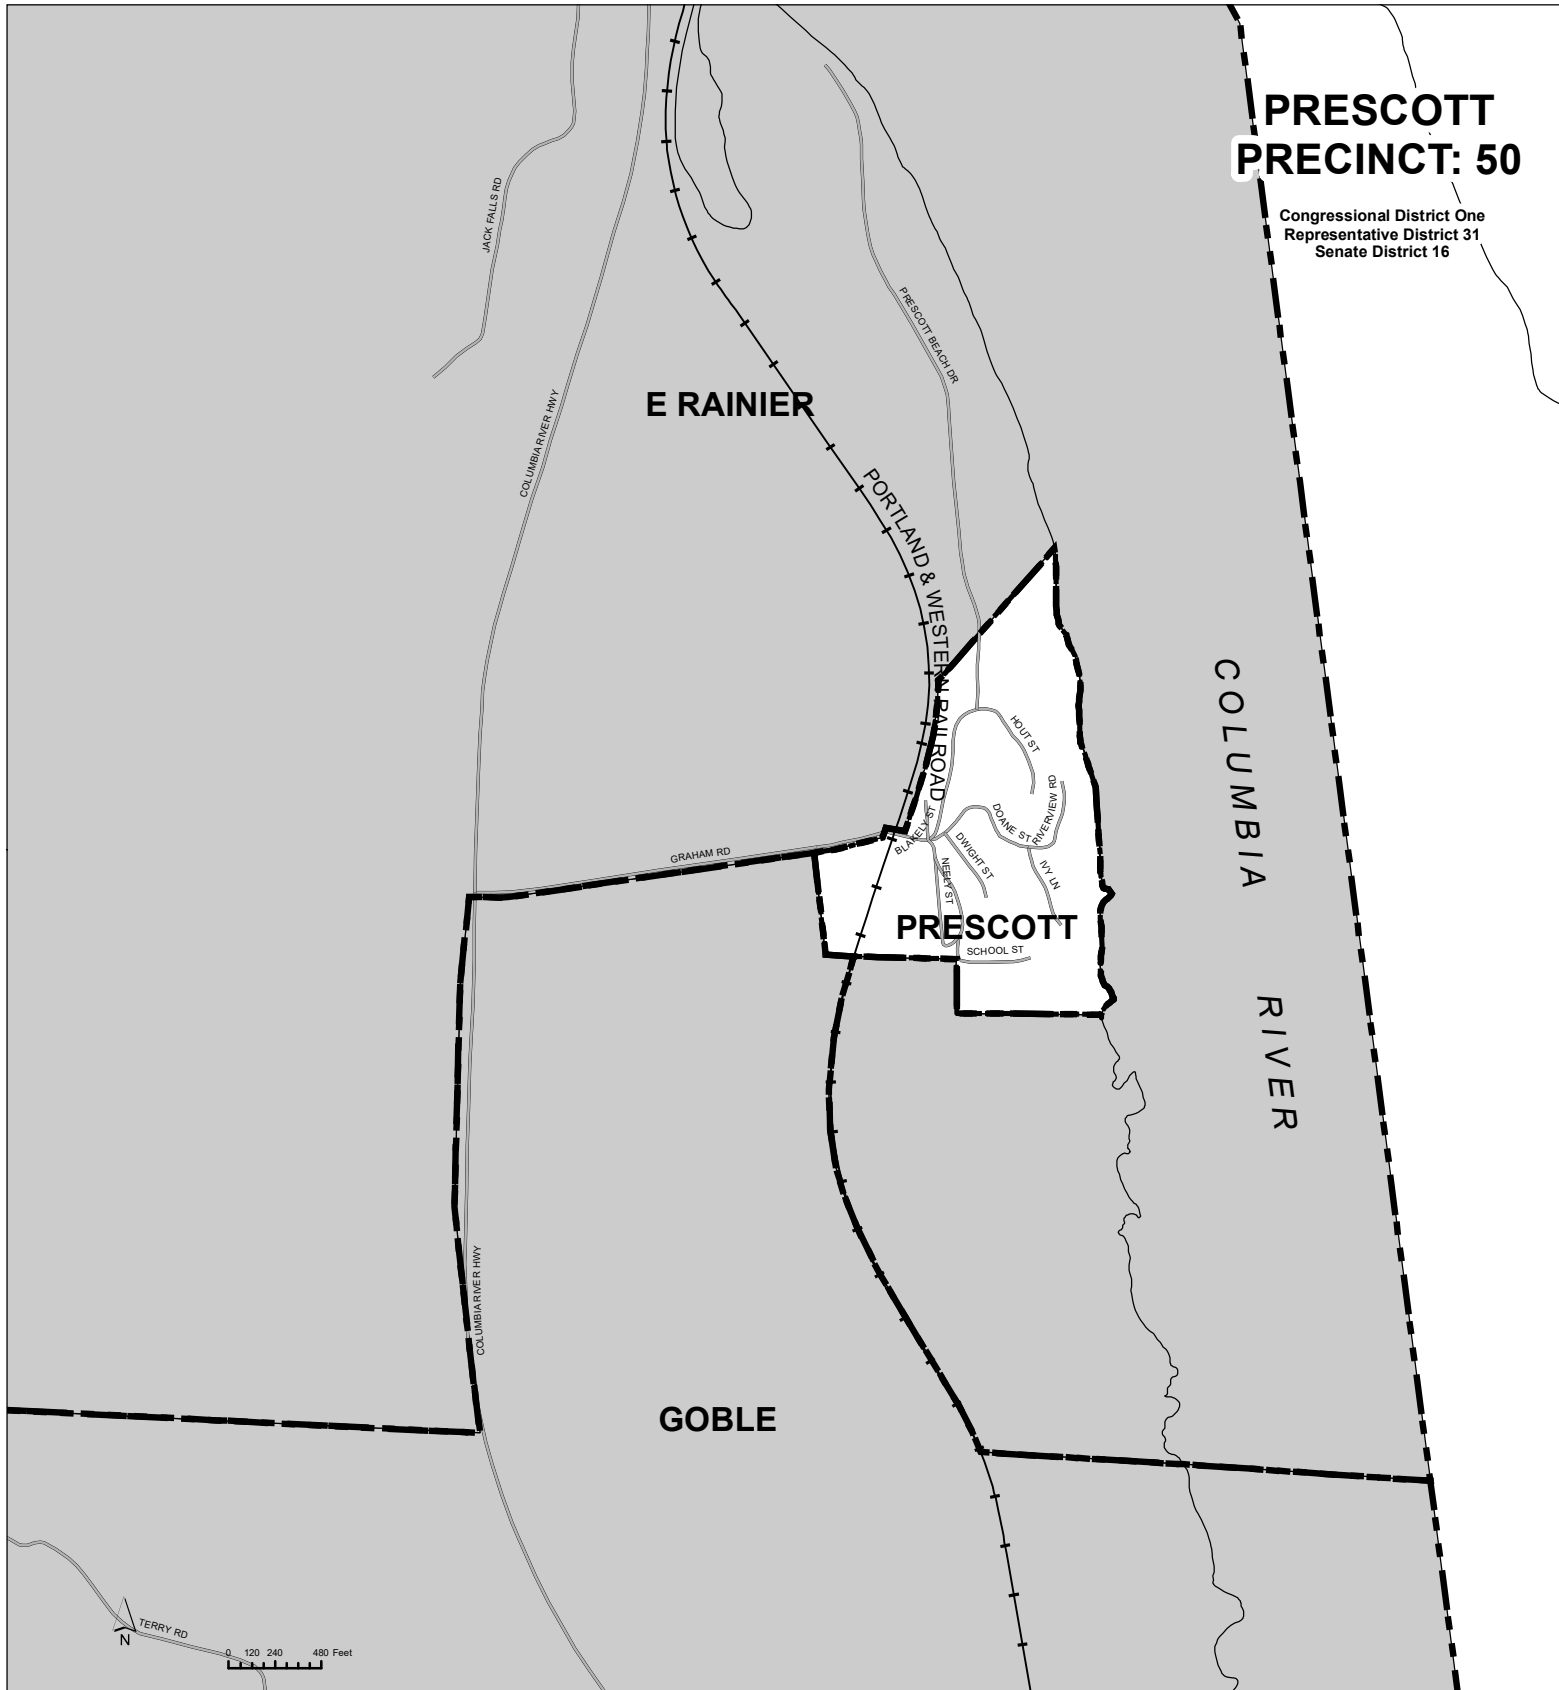

PRESCOTT PRECINCT: 50

Congressional District One
Representative District 31
Senate District 16

LOCATION MAP Prescott Precinct 50

Legend

-  Post Office
-  City Hall
-  Library
-  Schools
-  Precinct Boundaries
-  City Limits
-  City UGB

Columbia County

Columbia County GIS - August 2022

This map was produced from the Columbia County GIS database to support its governmental activities and was designed for informational purposes only. It may not be suitable for legal, engineering or surveying uses. The information contained on this map is gathered from various sources. Columbia County assumes no responsibility with regard to the selection, performance or use of information on this map and does not guarantee the accuracy of the datasets. Any use of, or actions taken based upon this information, is done entirely at the user's risk.
Columbia County Elections (503-397-7214)