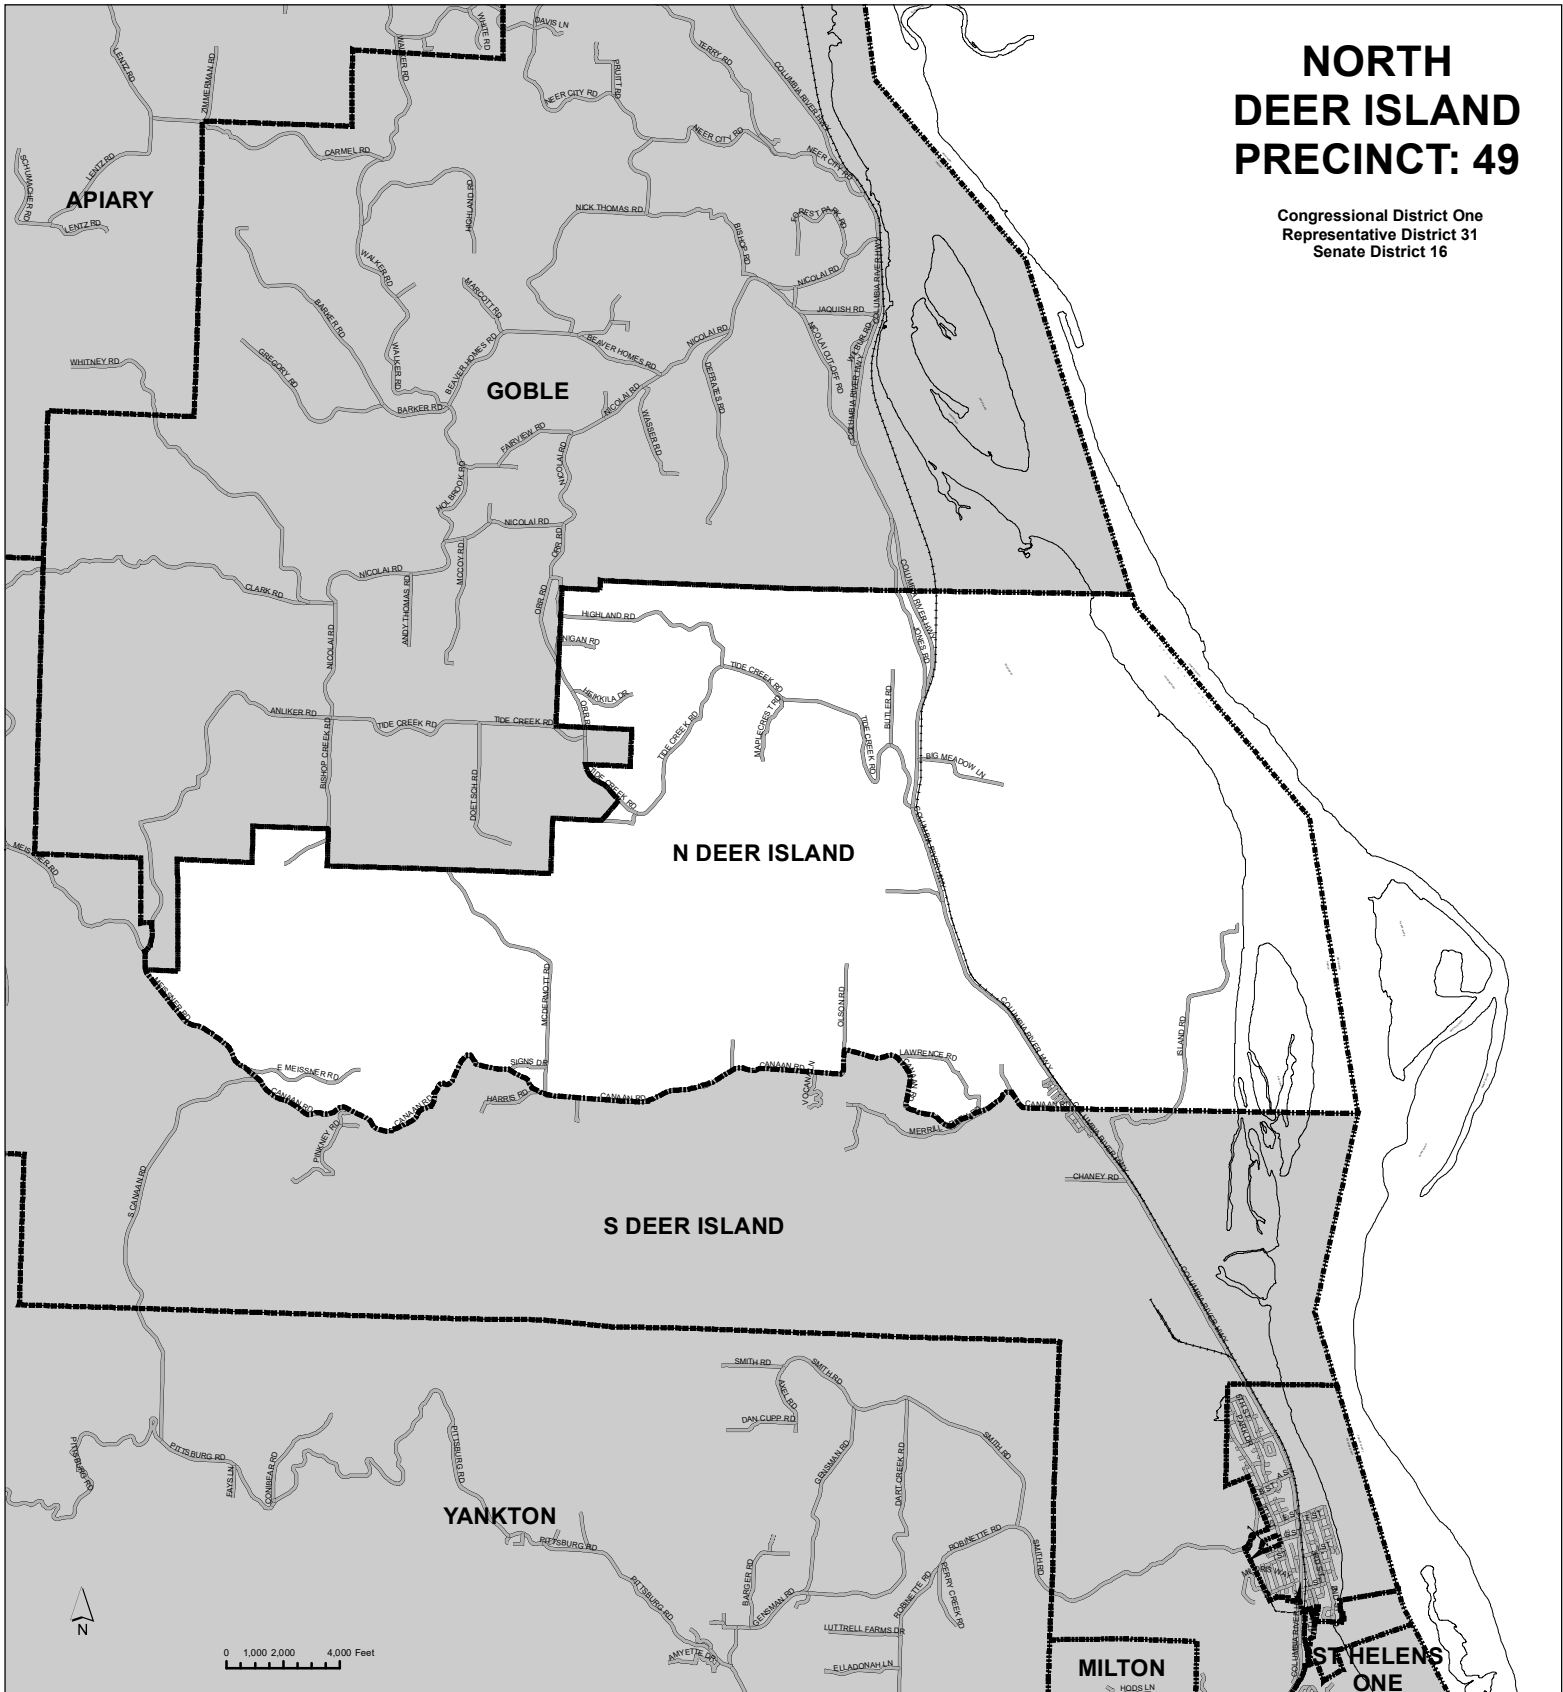

NORTH DEER ISLAND PRECINCT: 49

Congressional District One
Representative District 31
Senate District 16

LOCATION MAP
North Deer Island
Precinct 49