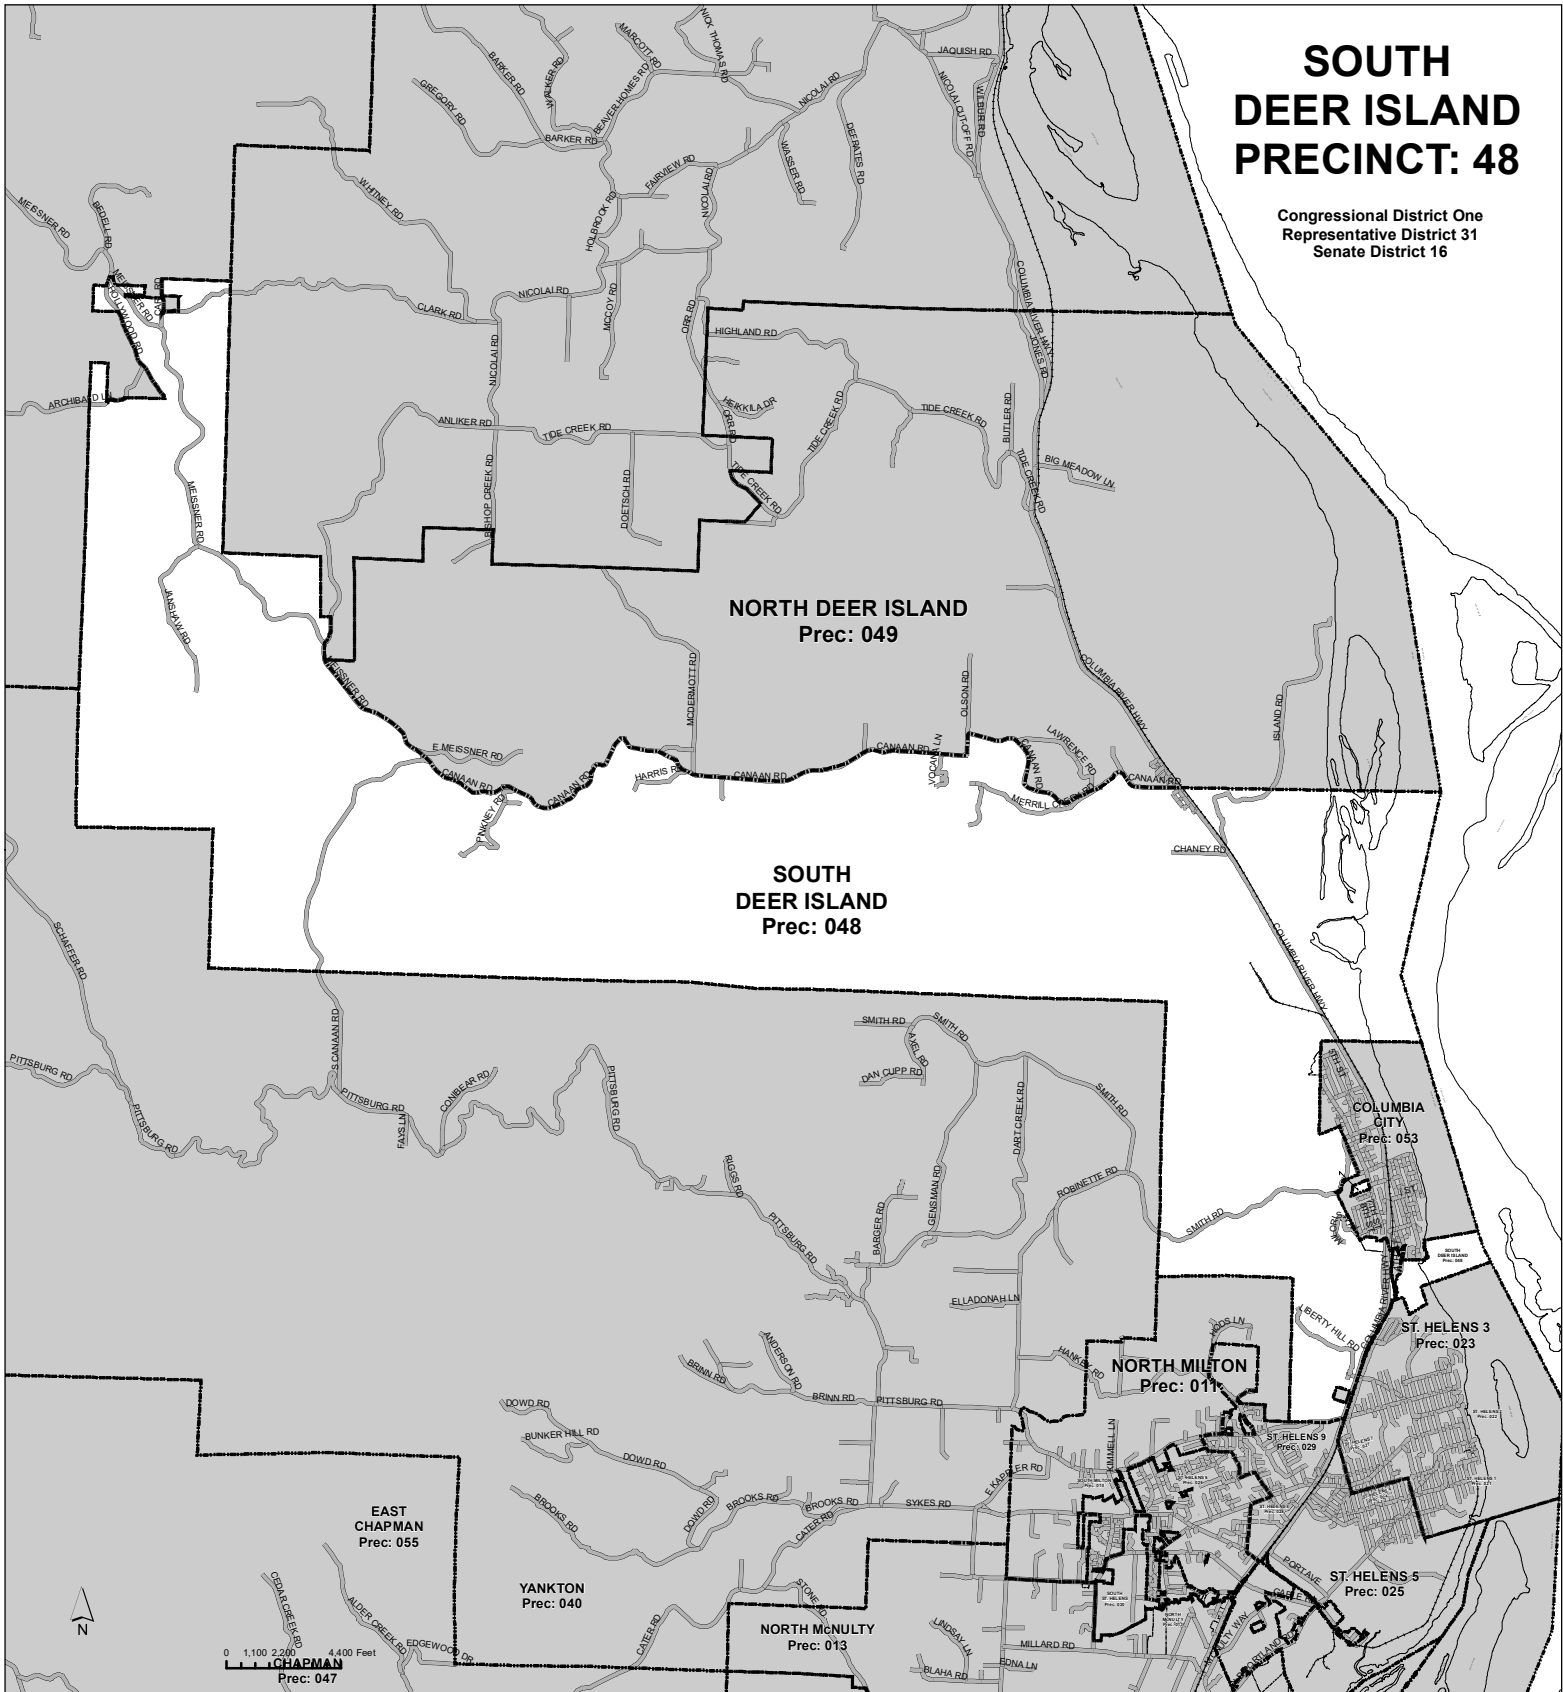

SOUTH DEER ISLAND PRECINCT: 48

Congressional District One
Representative District 31
Senate District 16