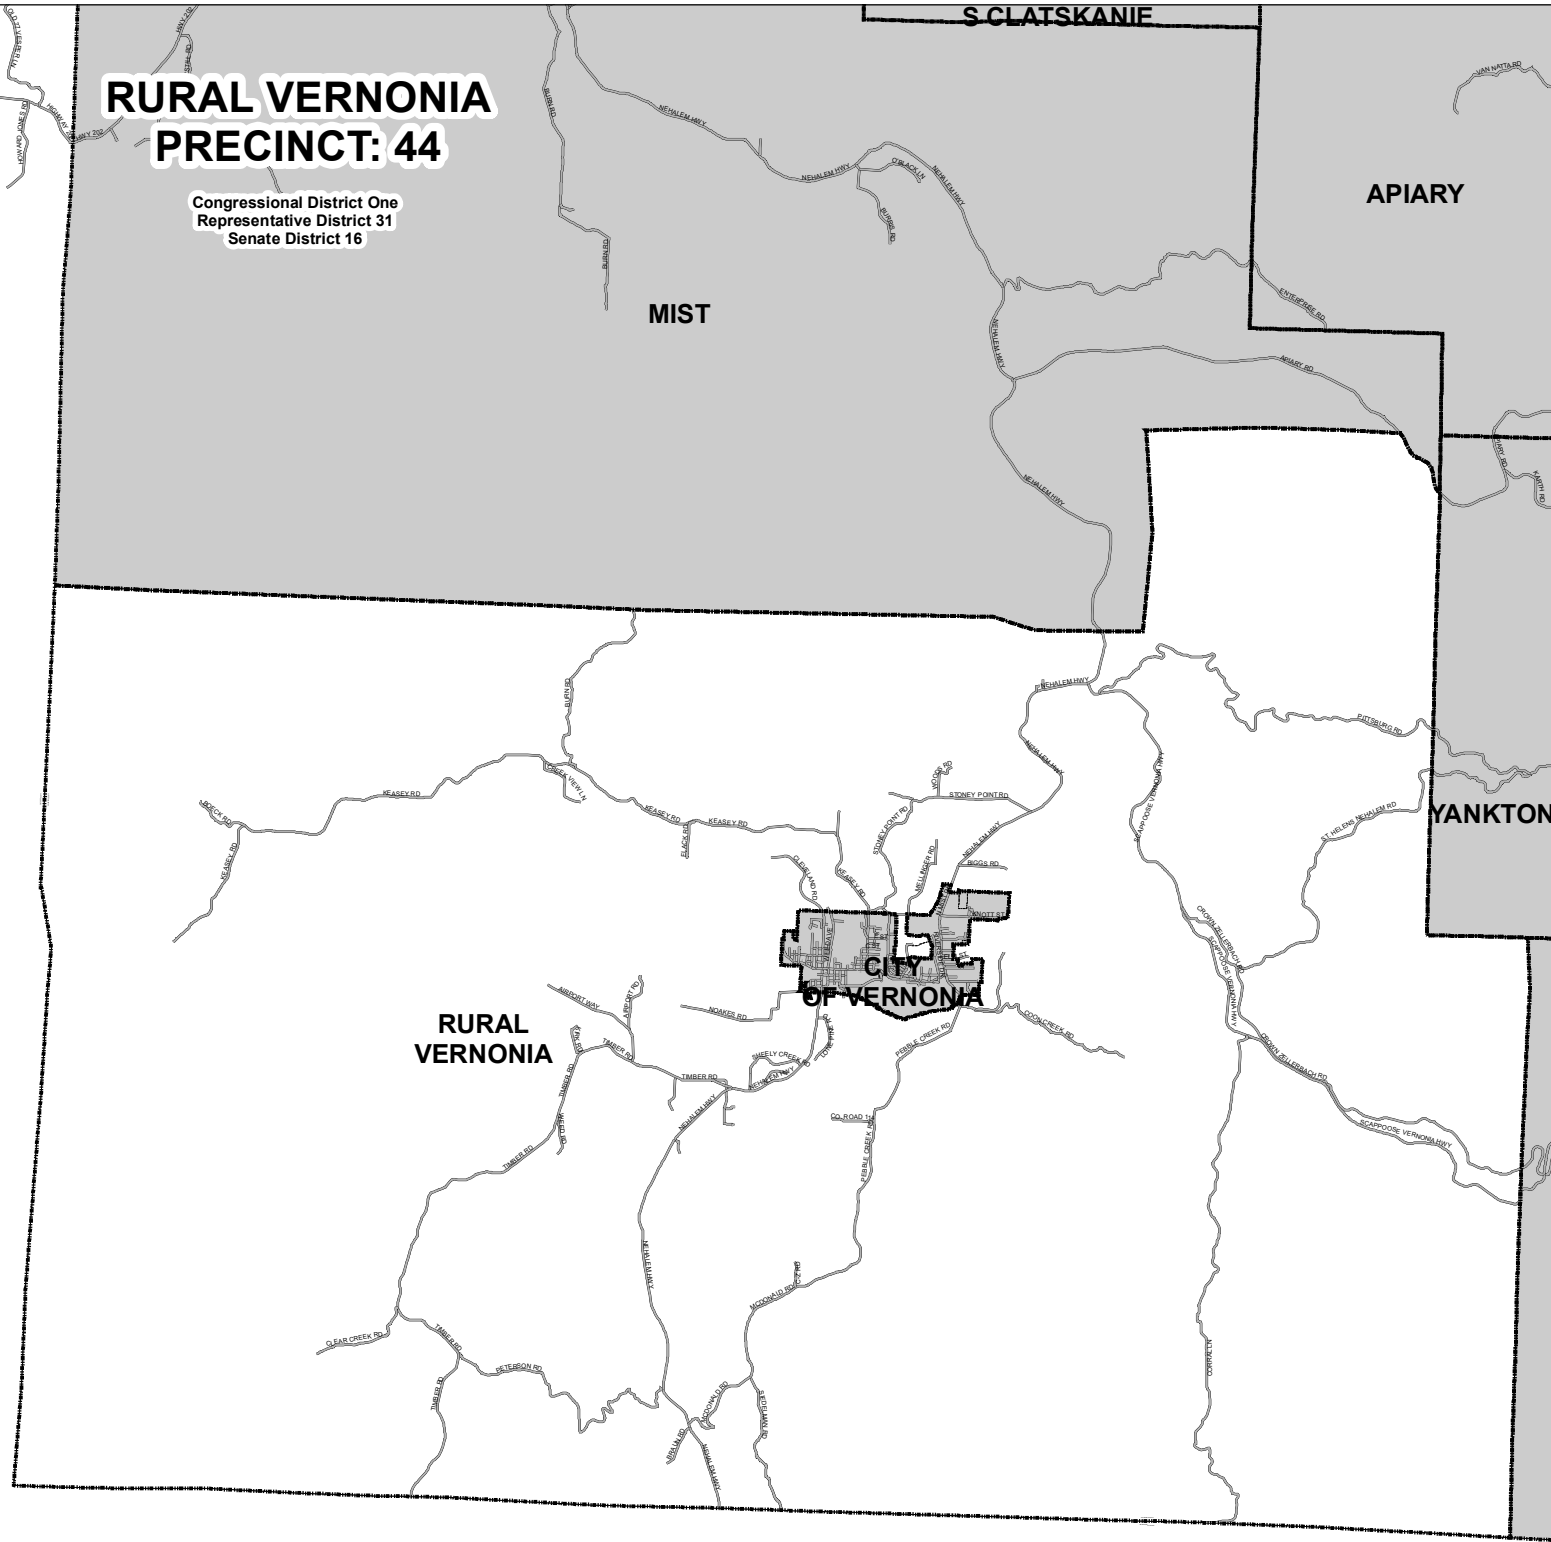

RURAL VERNONIA PRECINCT: 44

Congressional District One
Representative District 31
Senate District 16

0 1,800 3,600 7,200 Feet