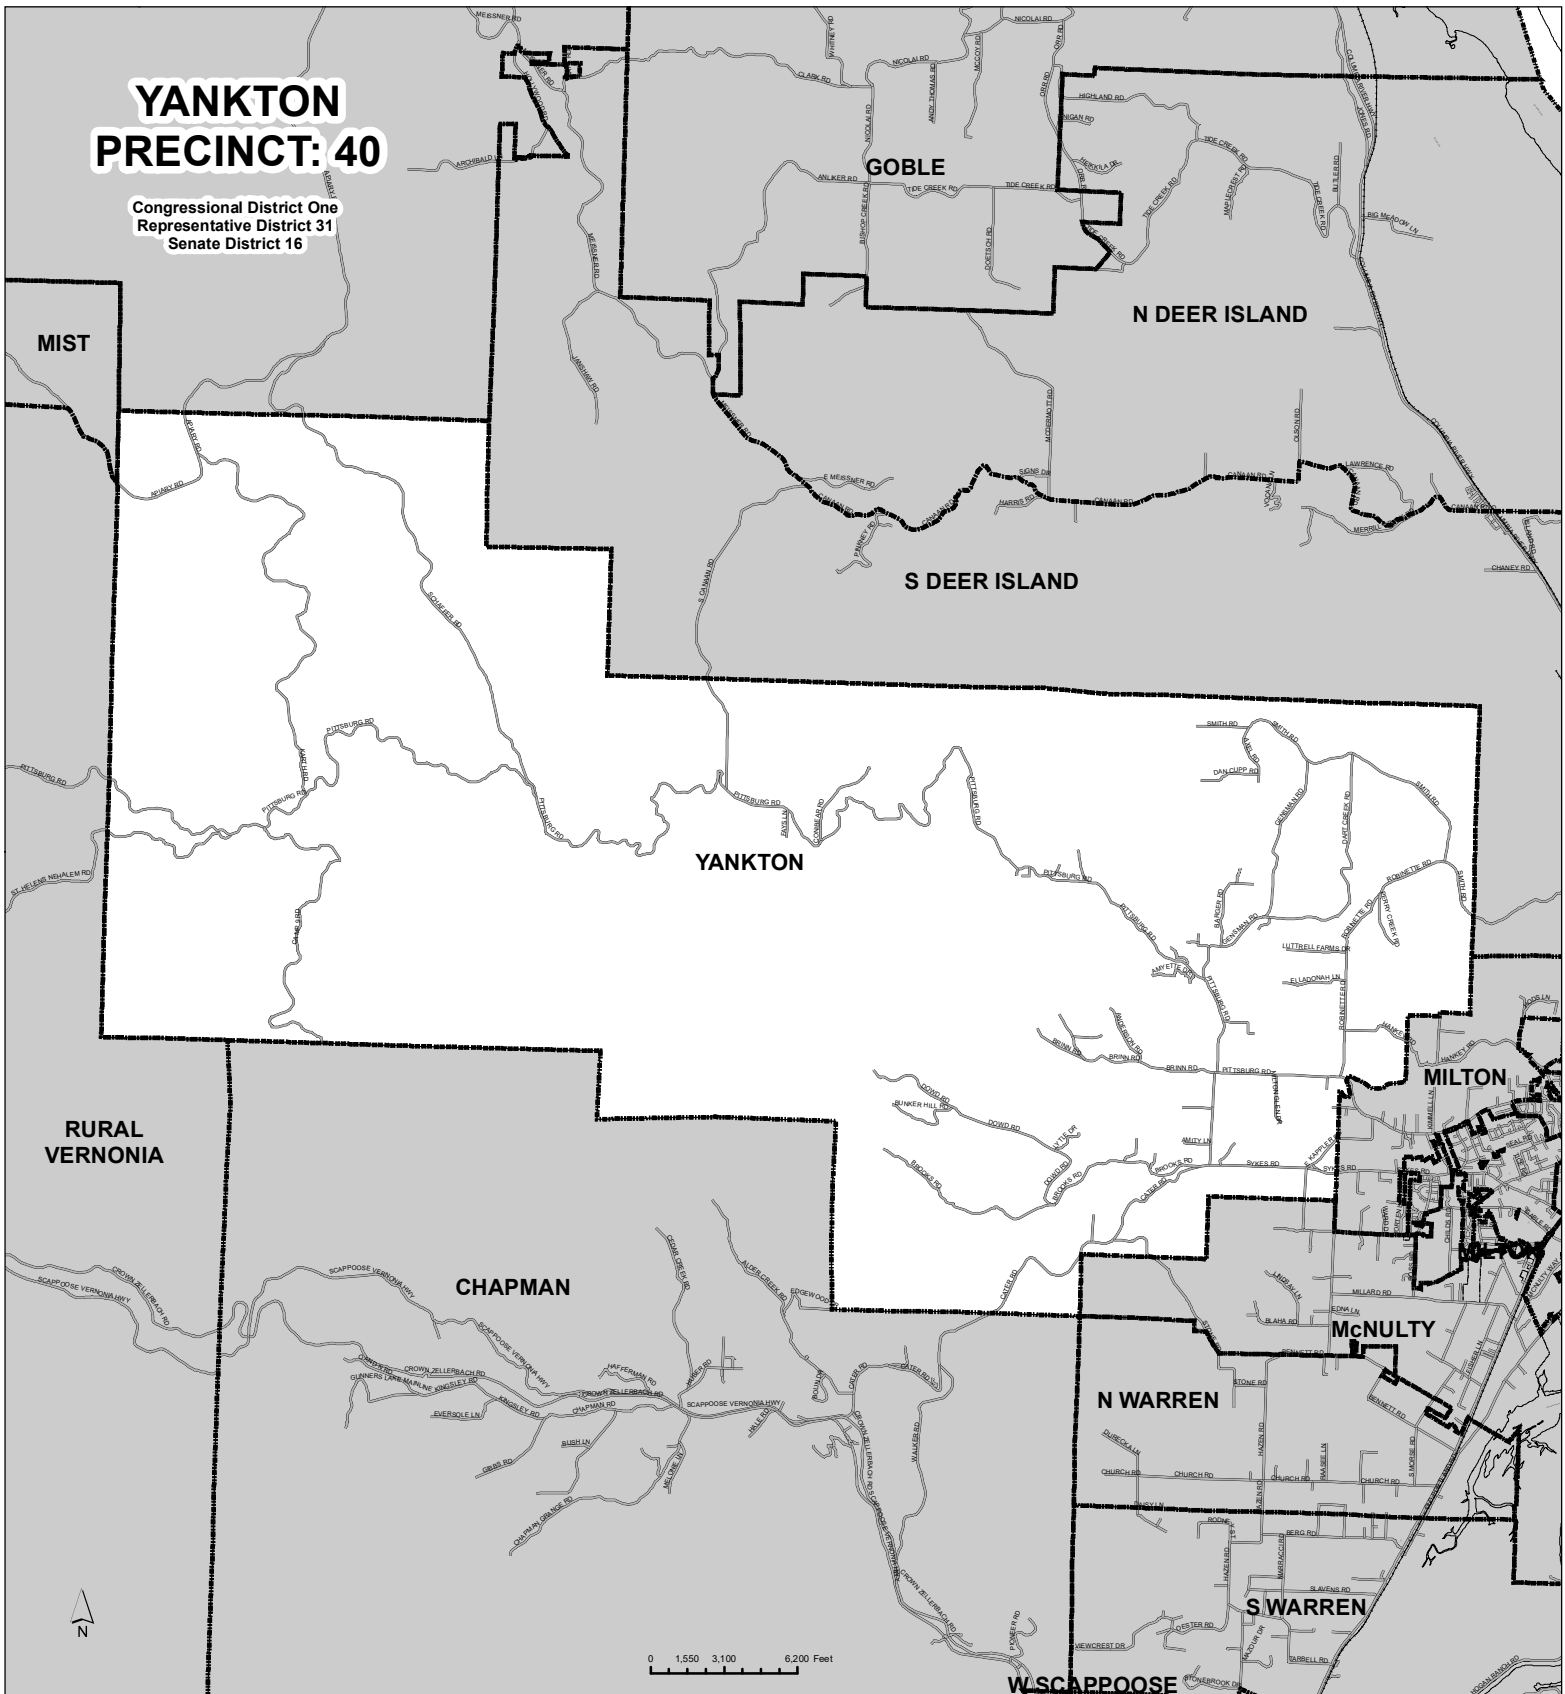

YANKTON PRECINCT: 40

Congressional District One
Representative District 31
Senate District 16

0 1,550 3,100 6,200 Feet