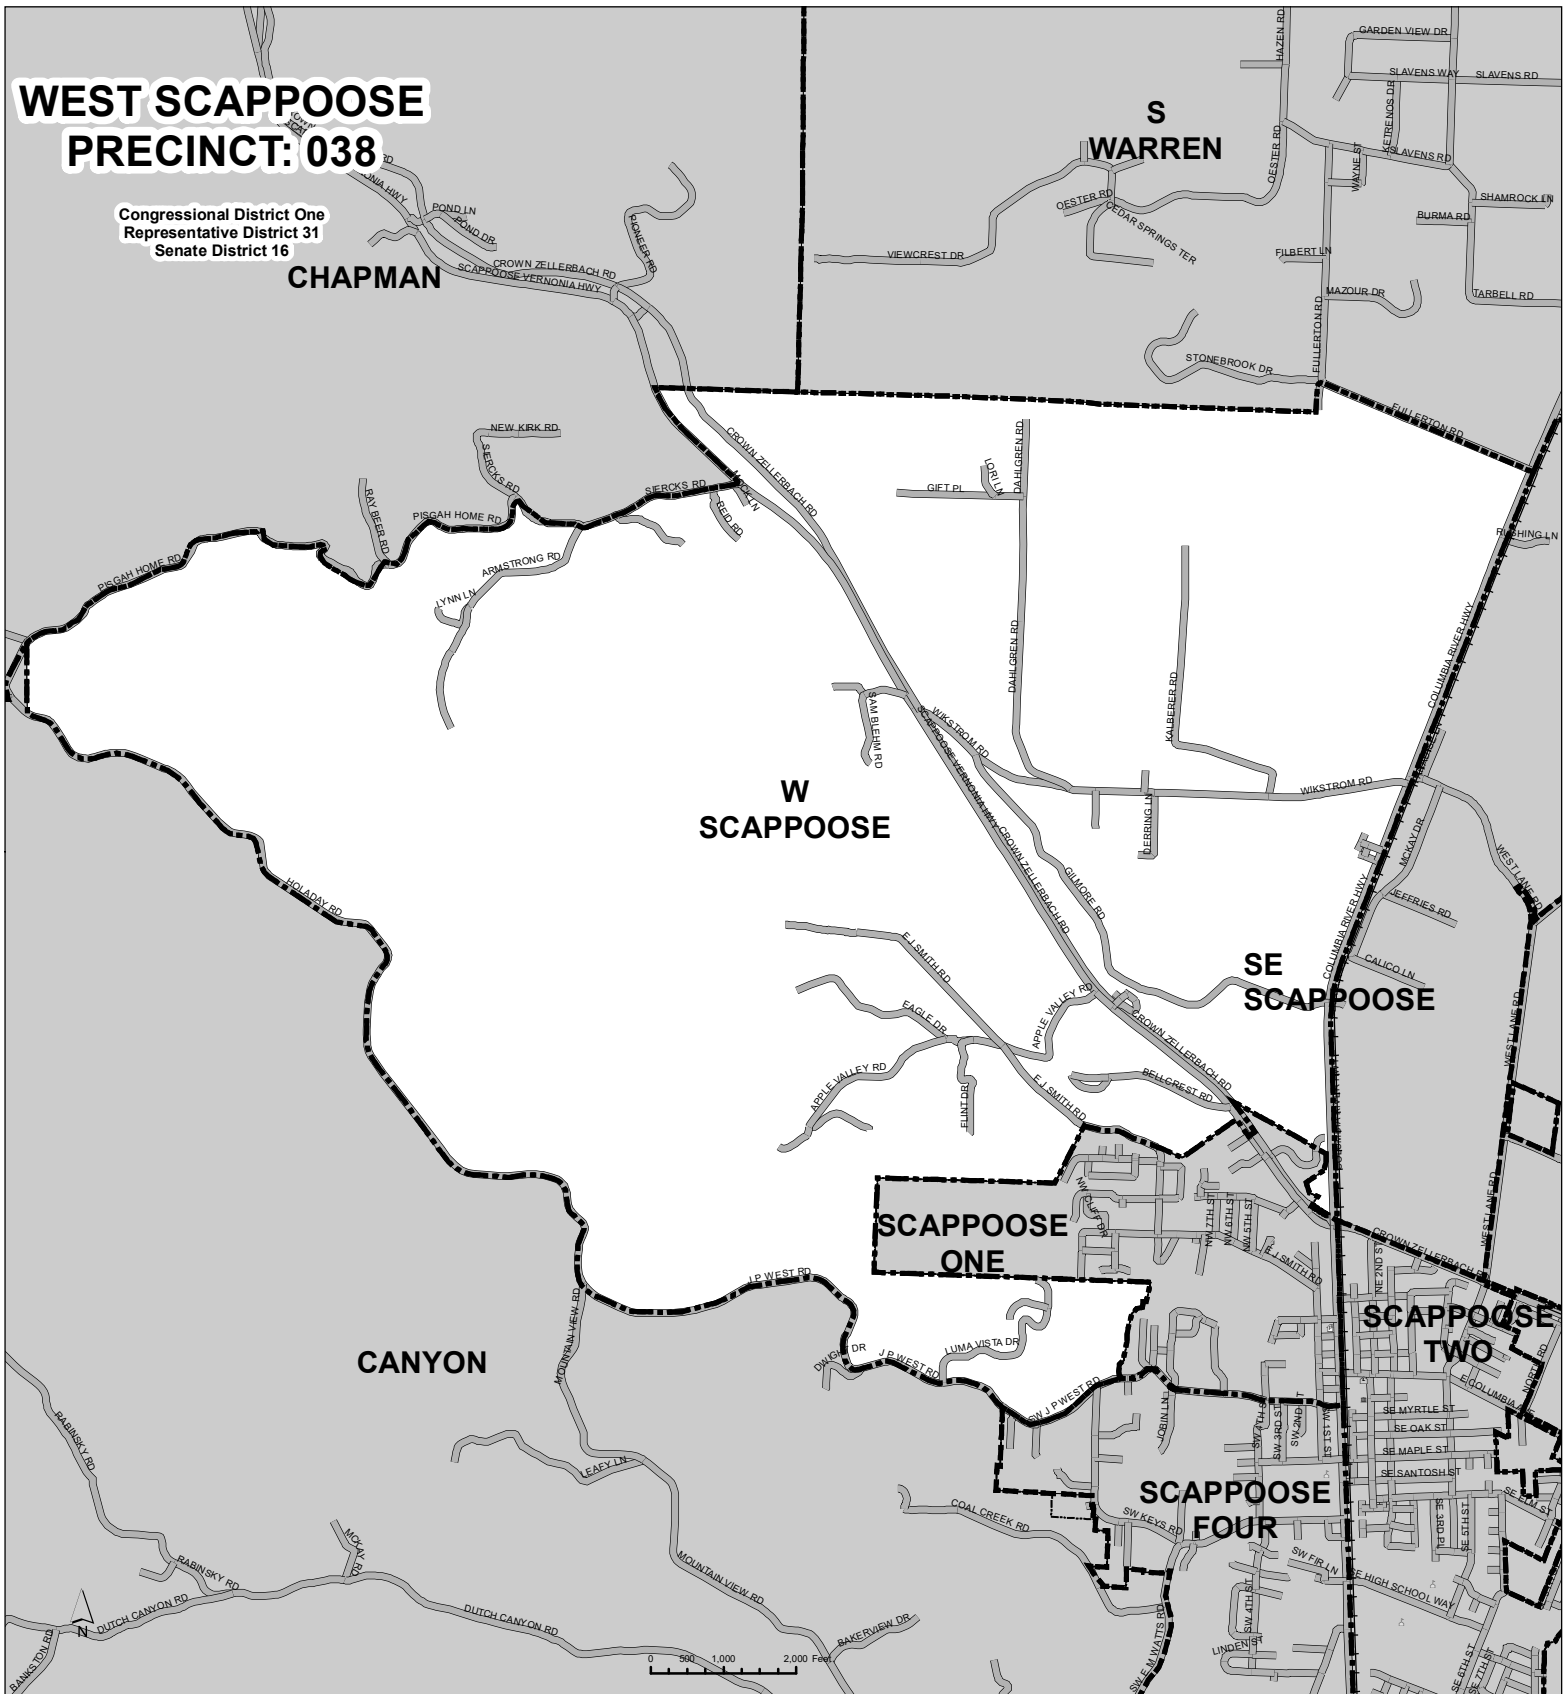

WEST SCAPPOOSE PRECINCT: 038

Congressional District One
Representative District 31
Senate District 16