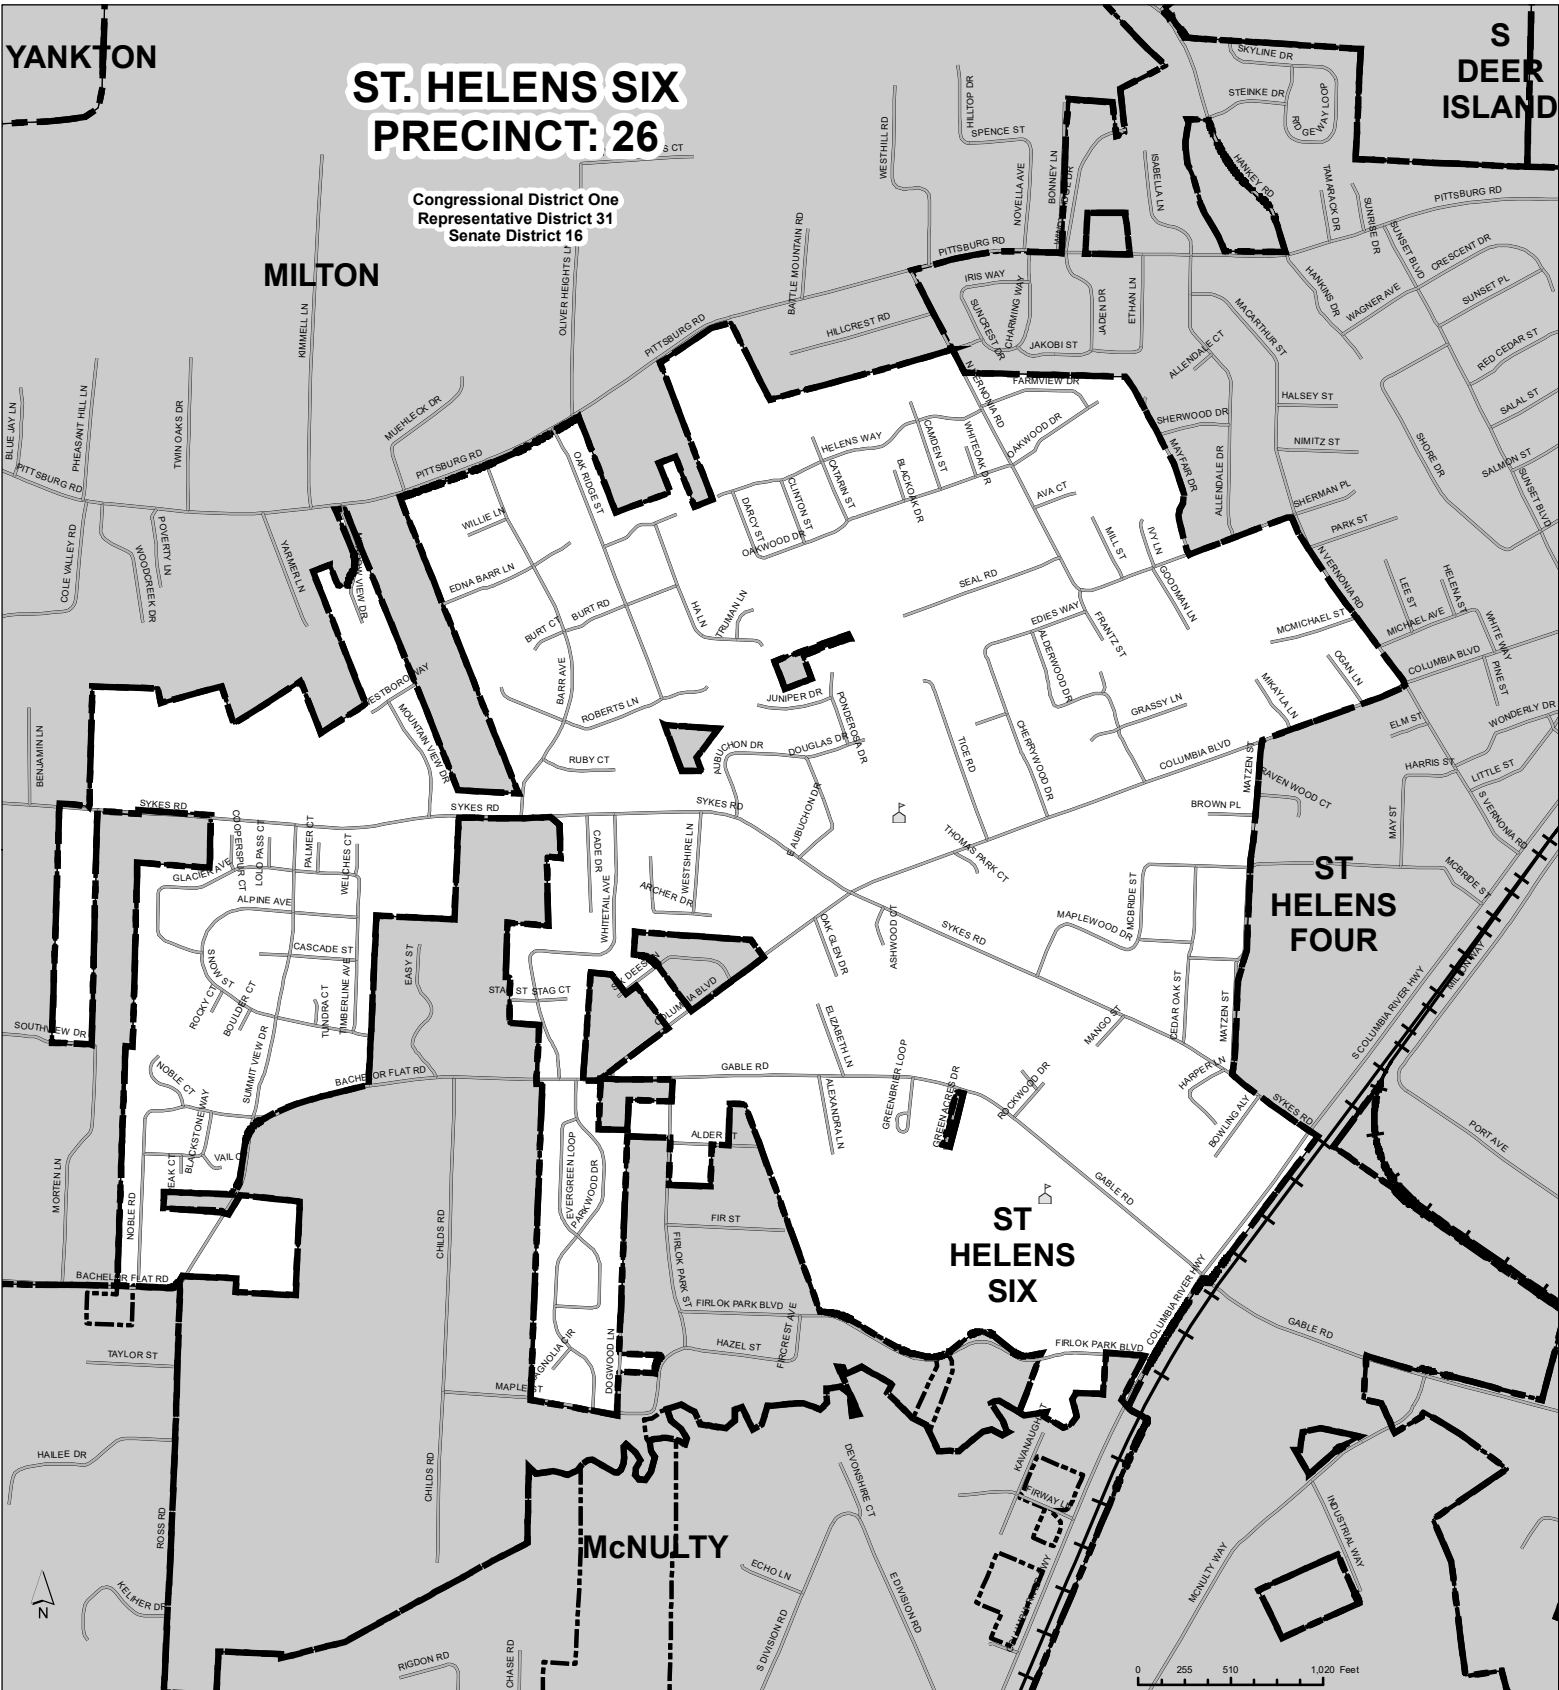

YANKTON

S
DEER
ISLAND

ST. HELENS SIX PRECINCT: 26

Congressional District One
Representative District 31
Senate District 16

MILTON

McNULTY

ST
HELENS
FOUR

ST
HELENS
SIX