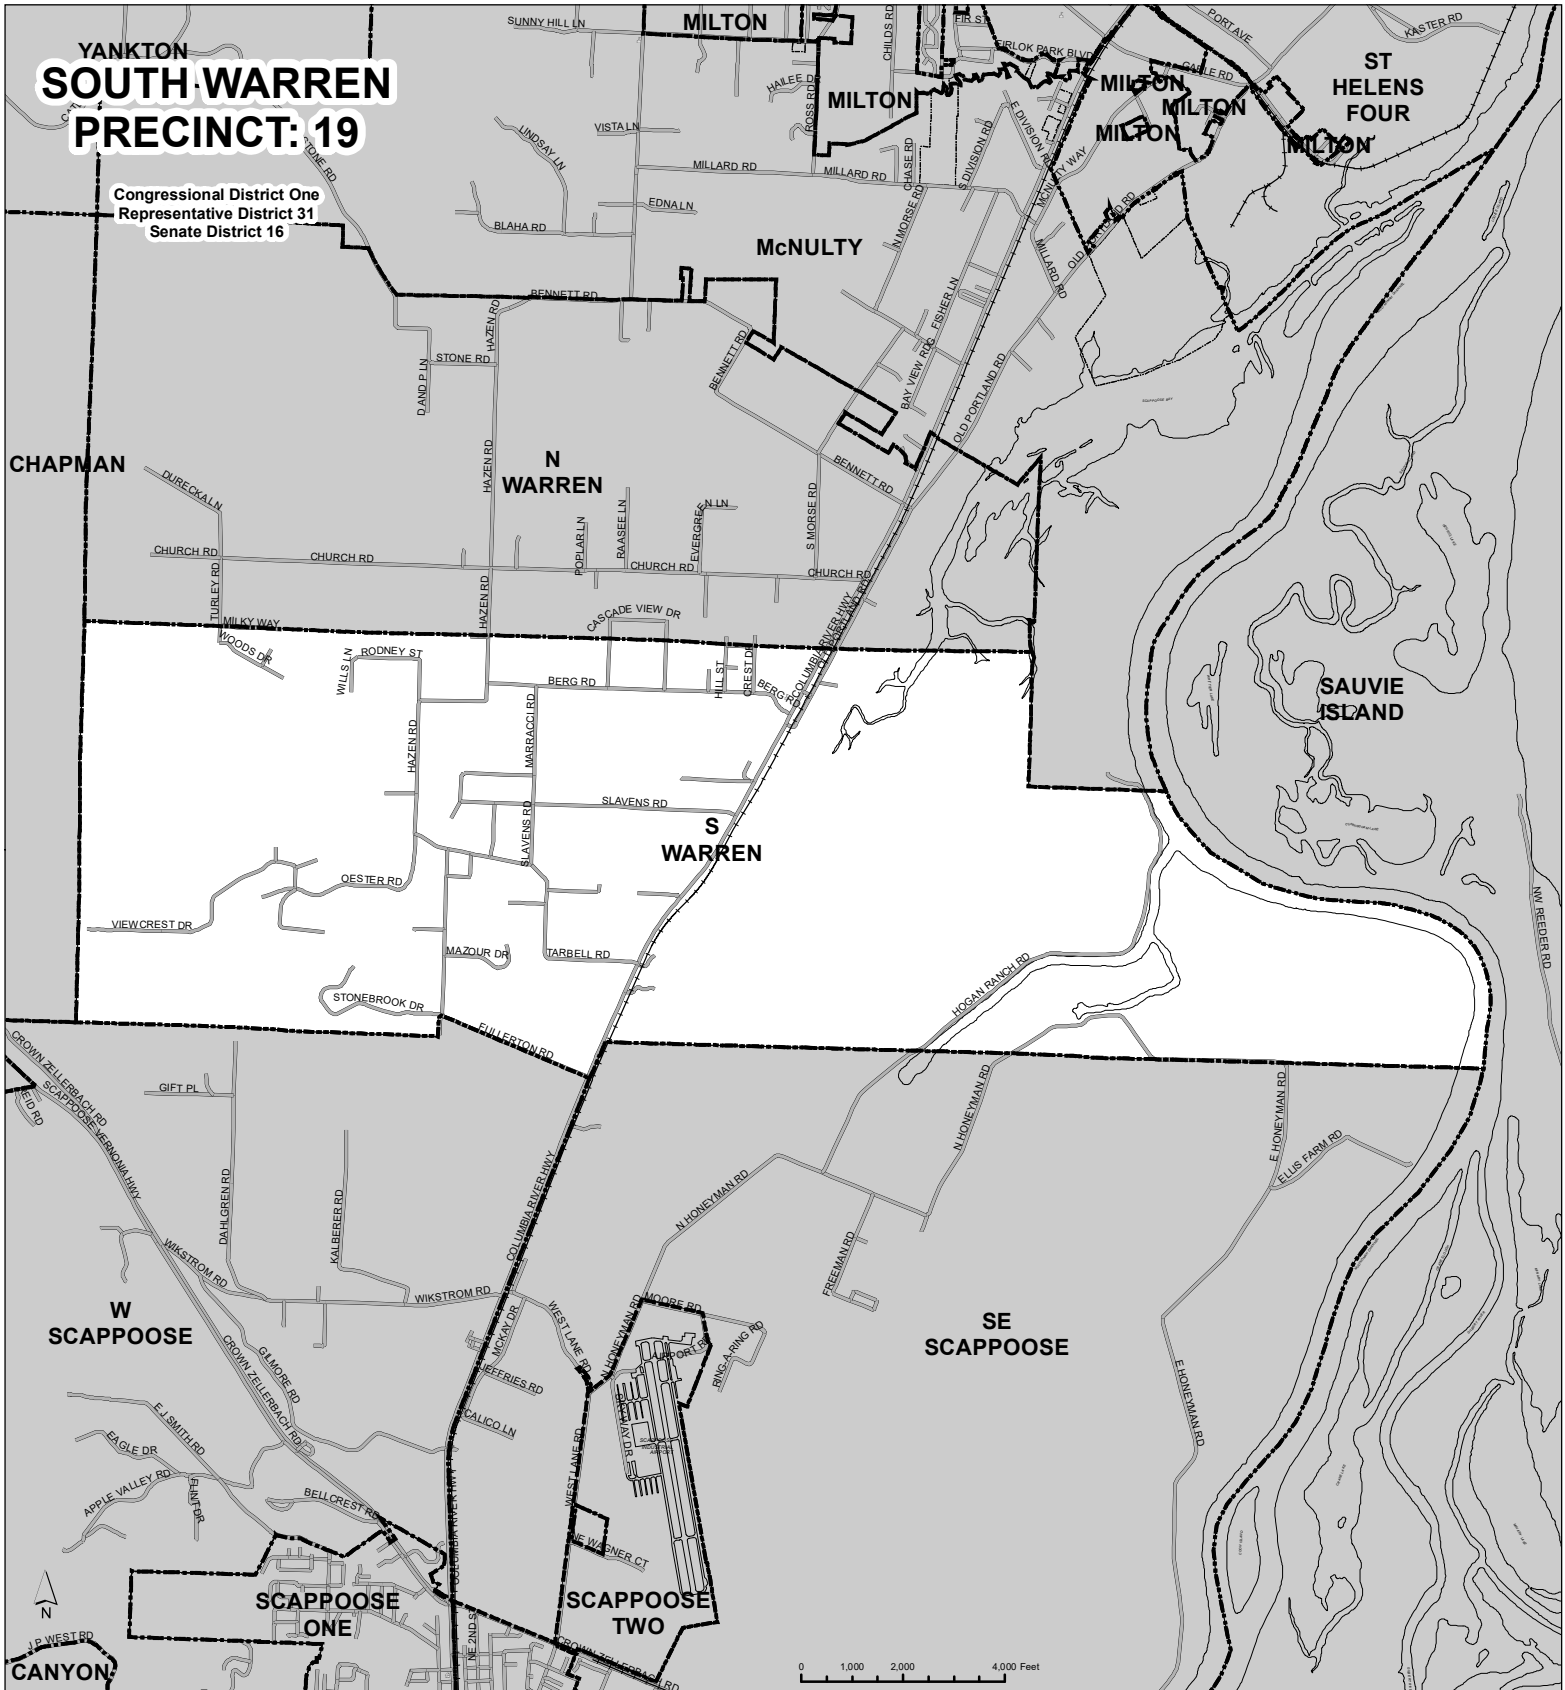

YANKTON SOUTH WARREN PRECINCT: 19

Congressional District One
Representative District 31
Senate District 16

LOCATION MAP
South Warren
Precinct 19