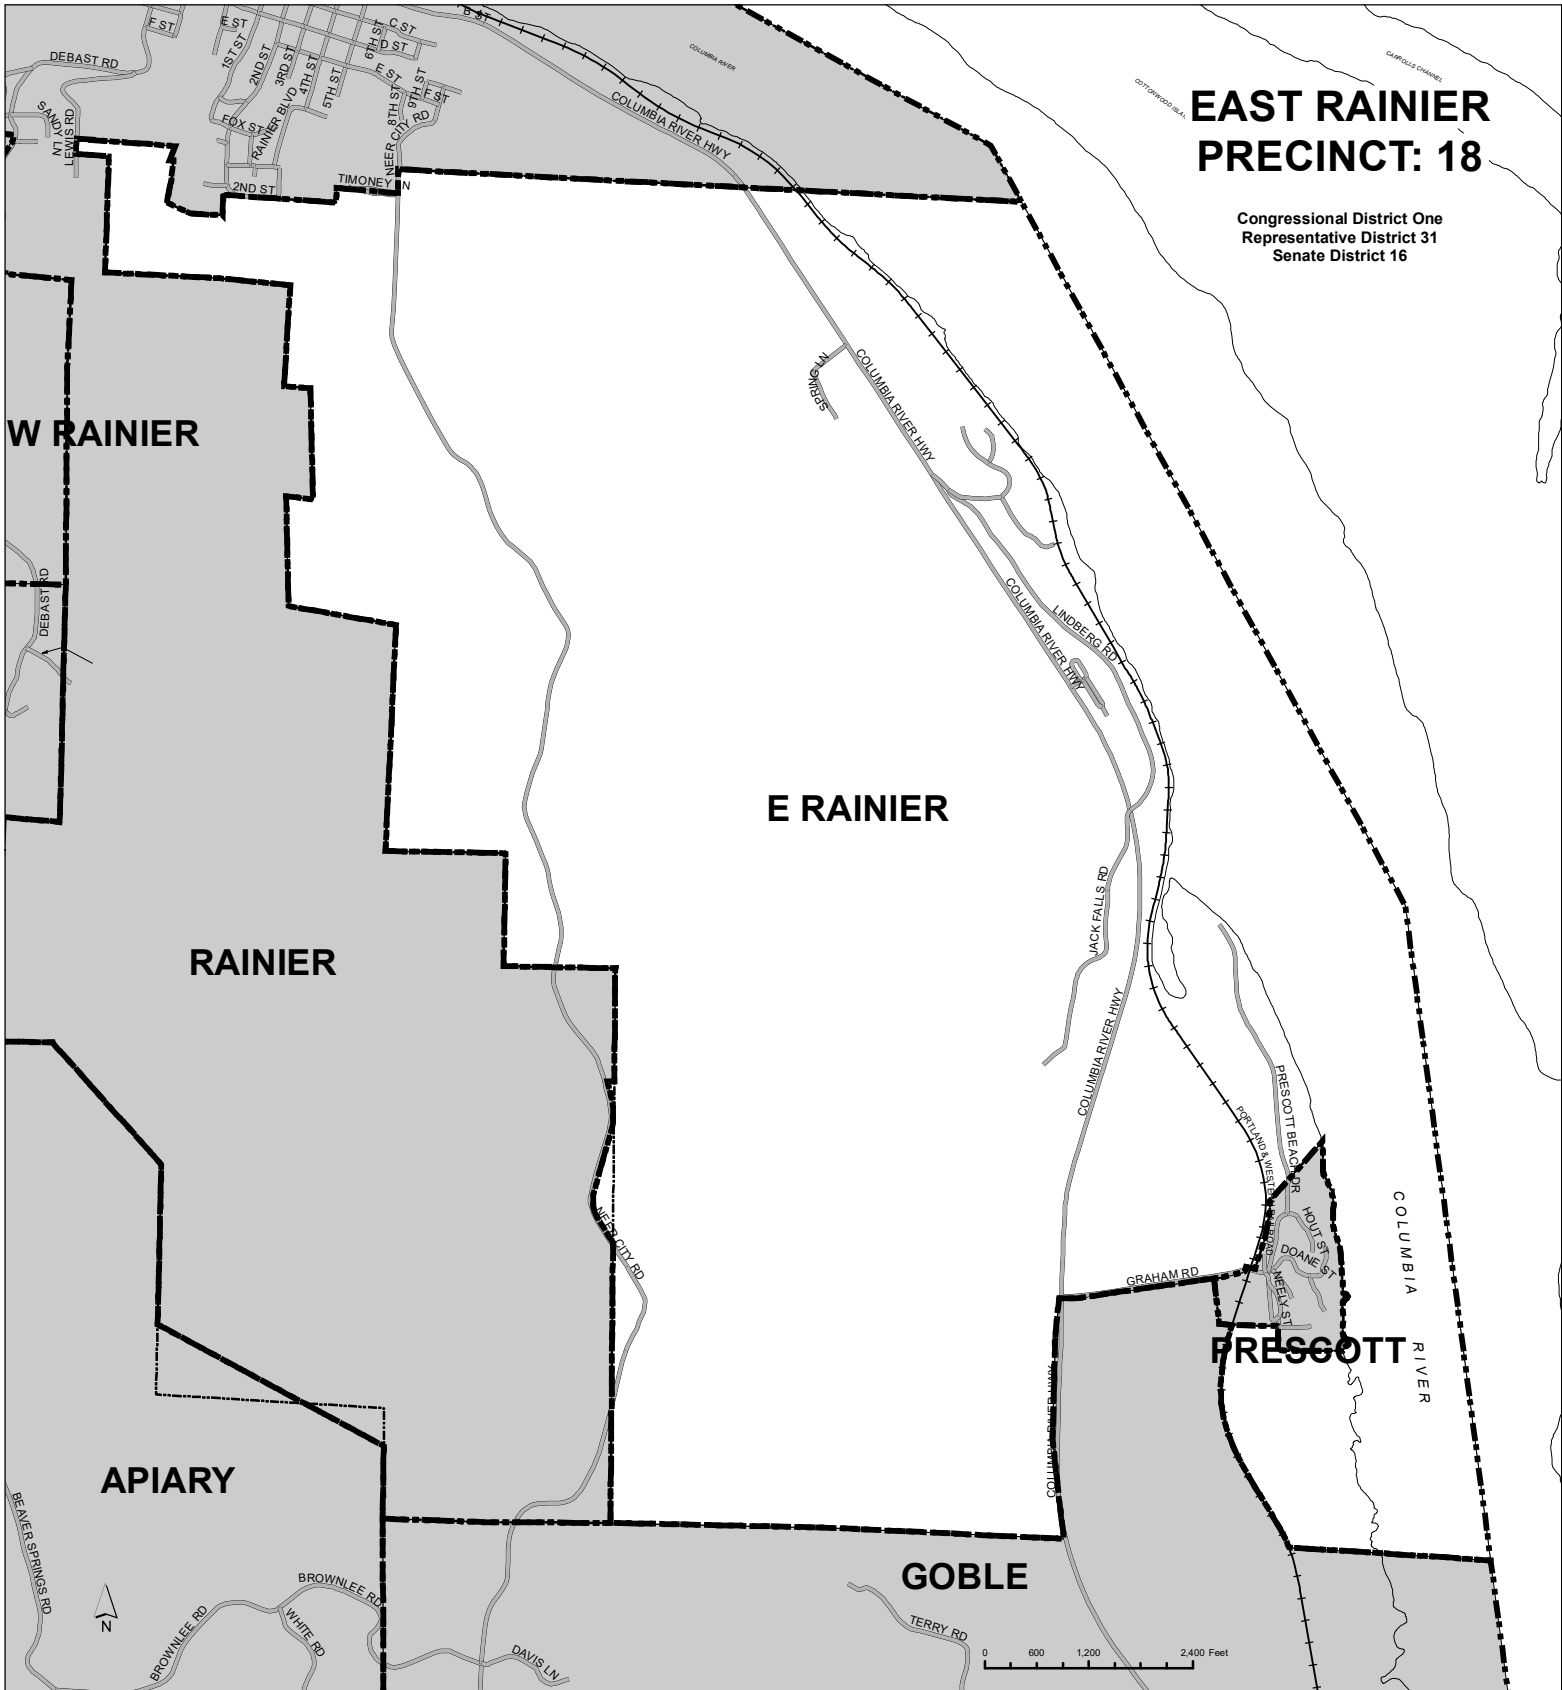

EAST RAINIER PRECINCT: 18

Congressional District One
Representative District 31
Senate District 16

LOCATION MAP
East Rainier
Precinct 18