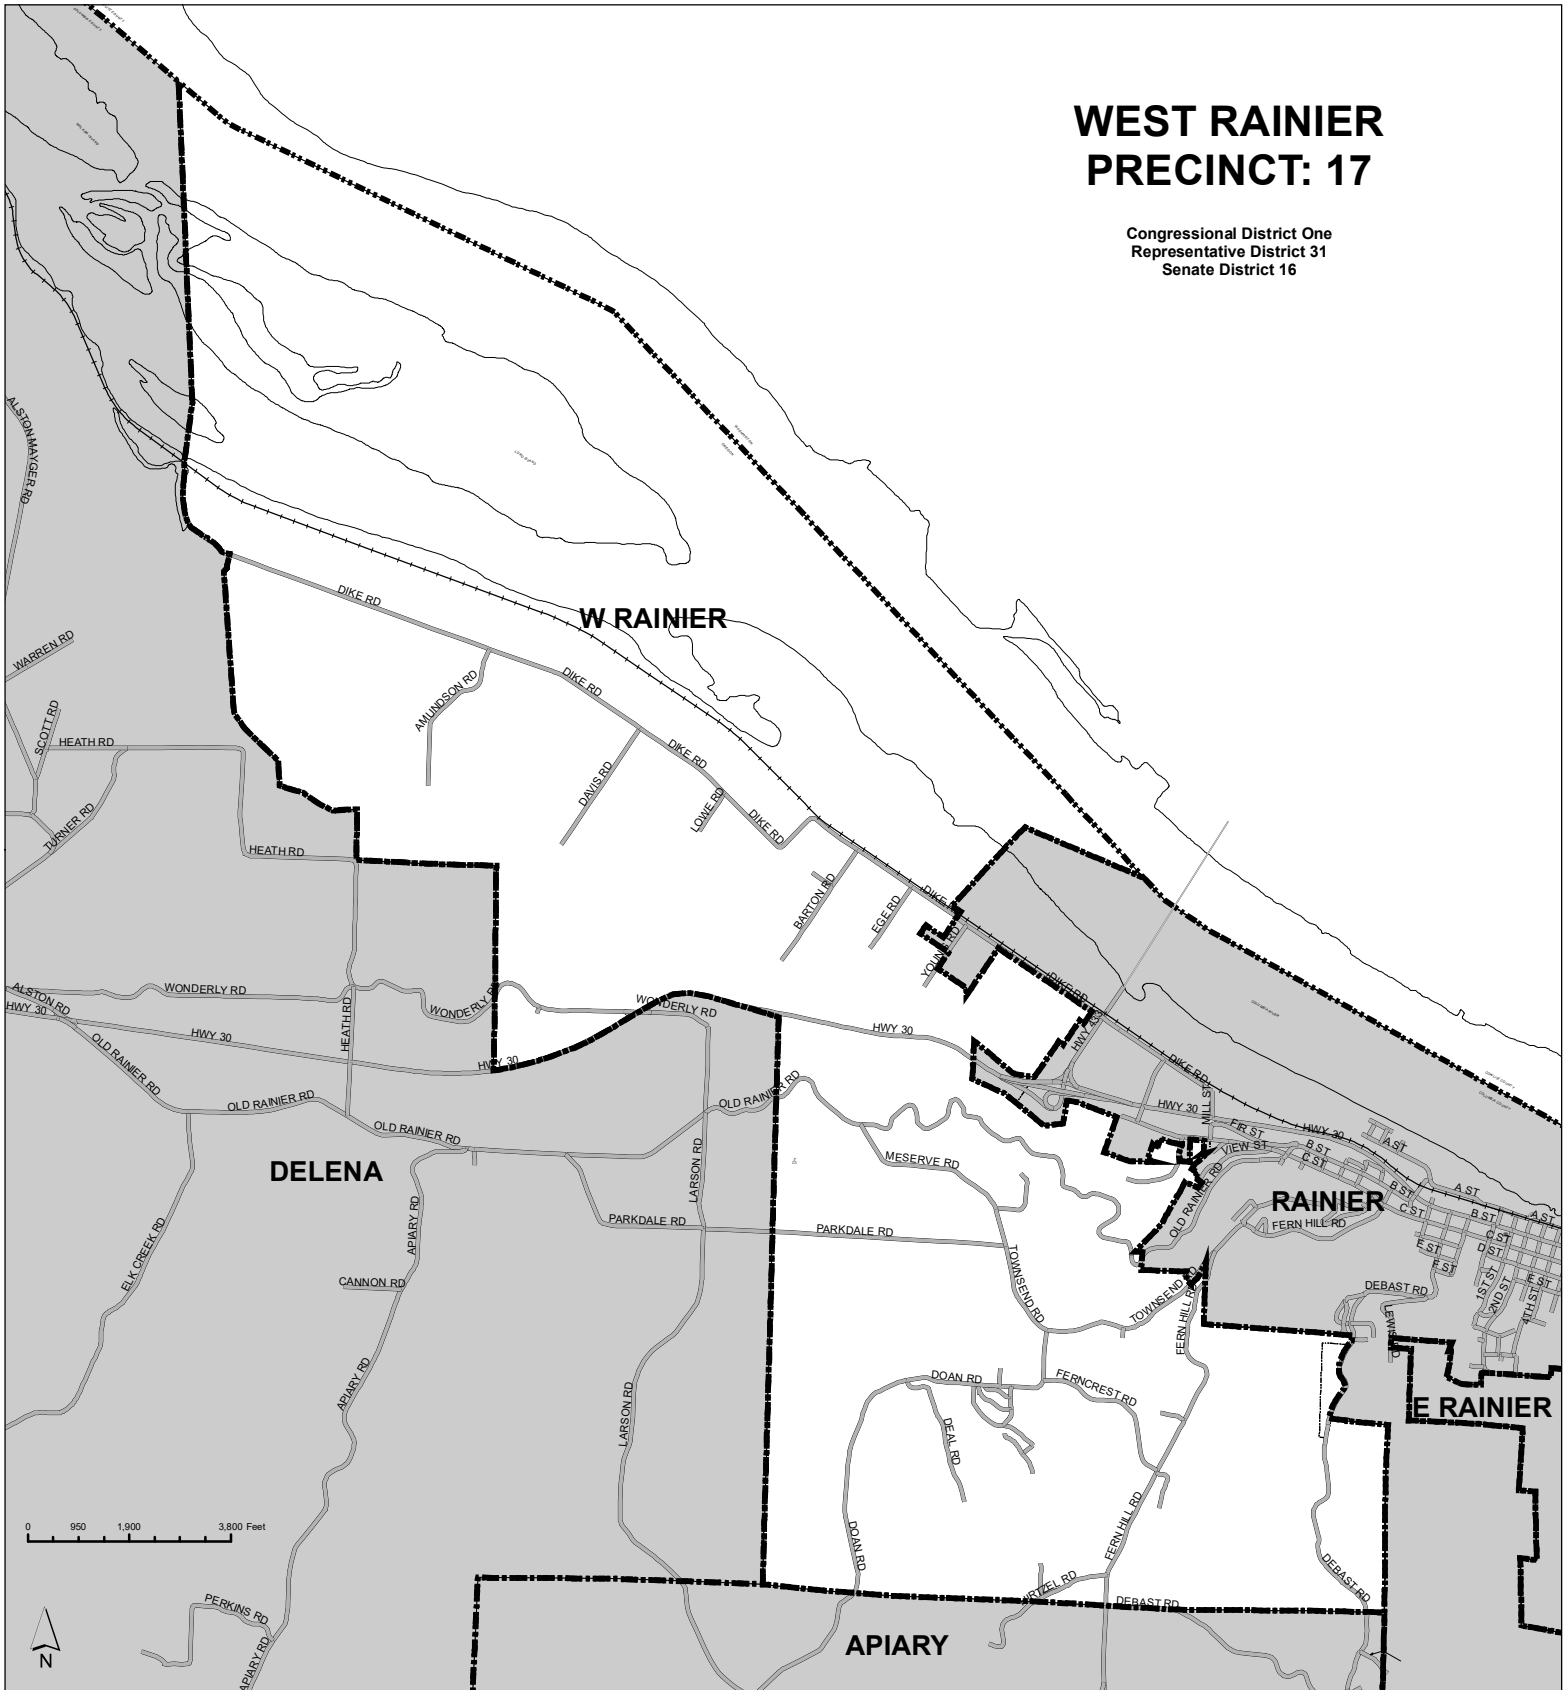

WEST RAINIER PRECINCT: 17

Congressional District One
Representative District 31
Senate District 16