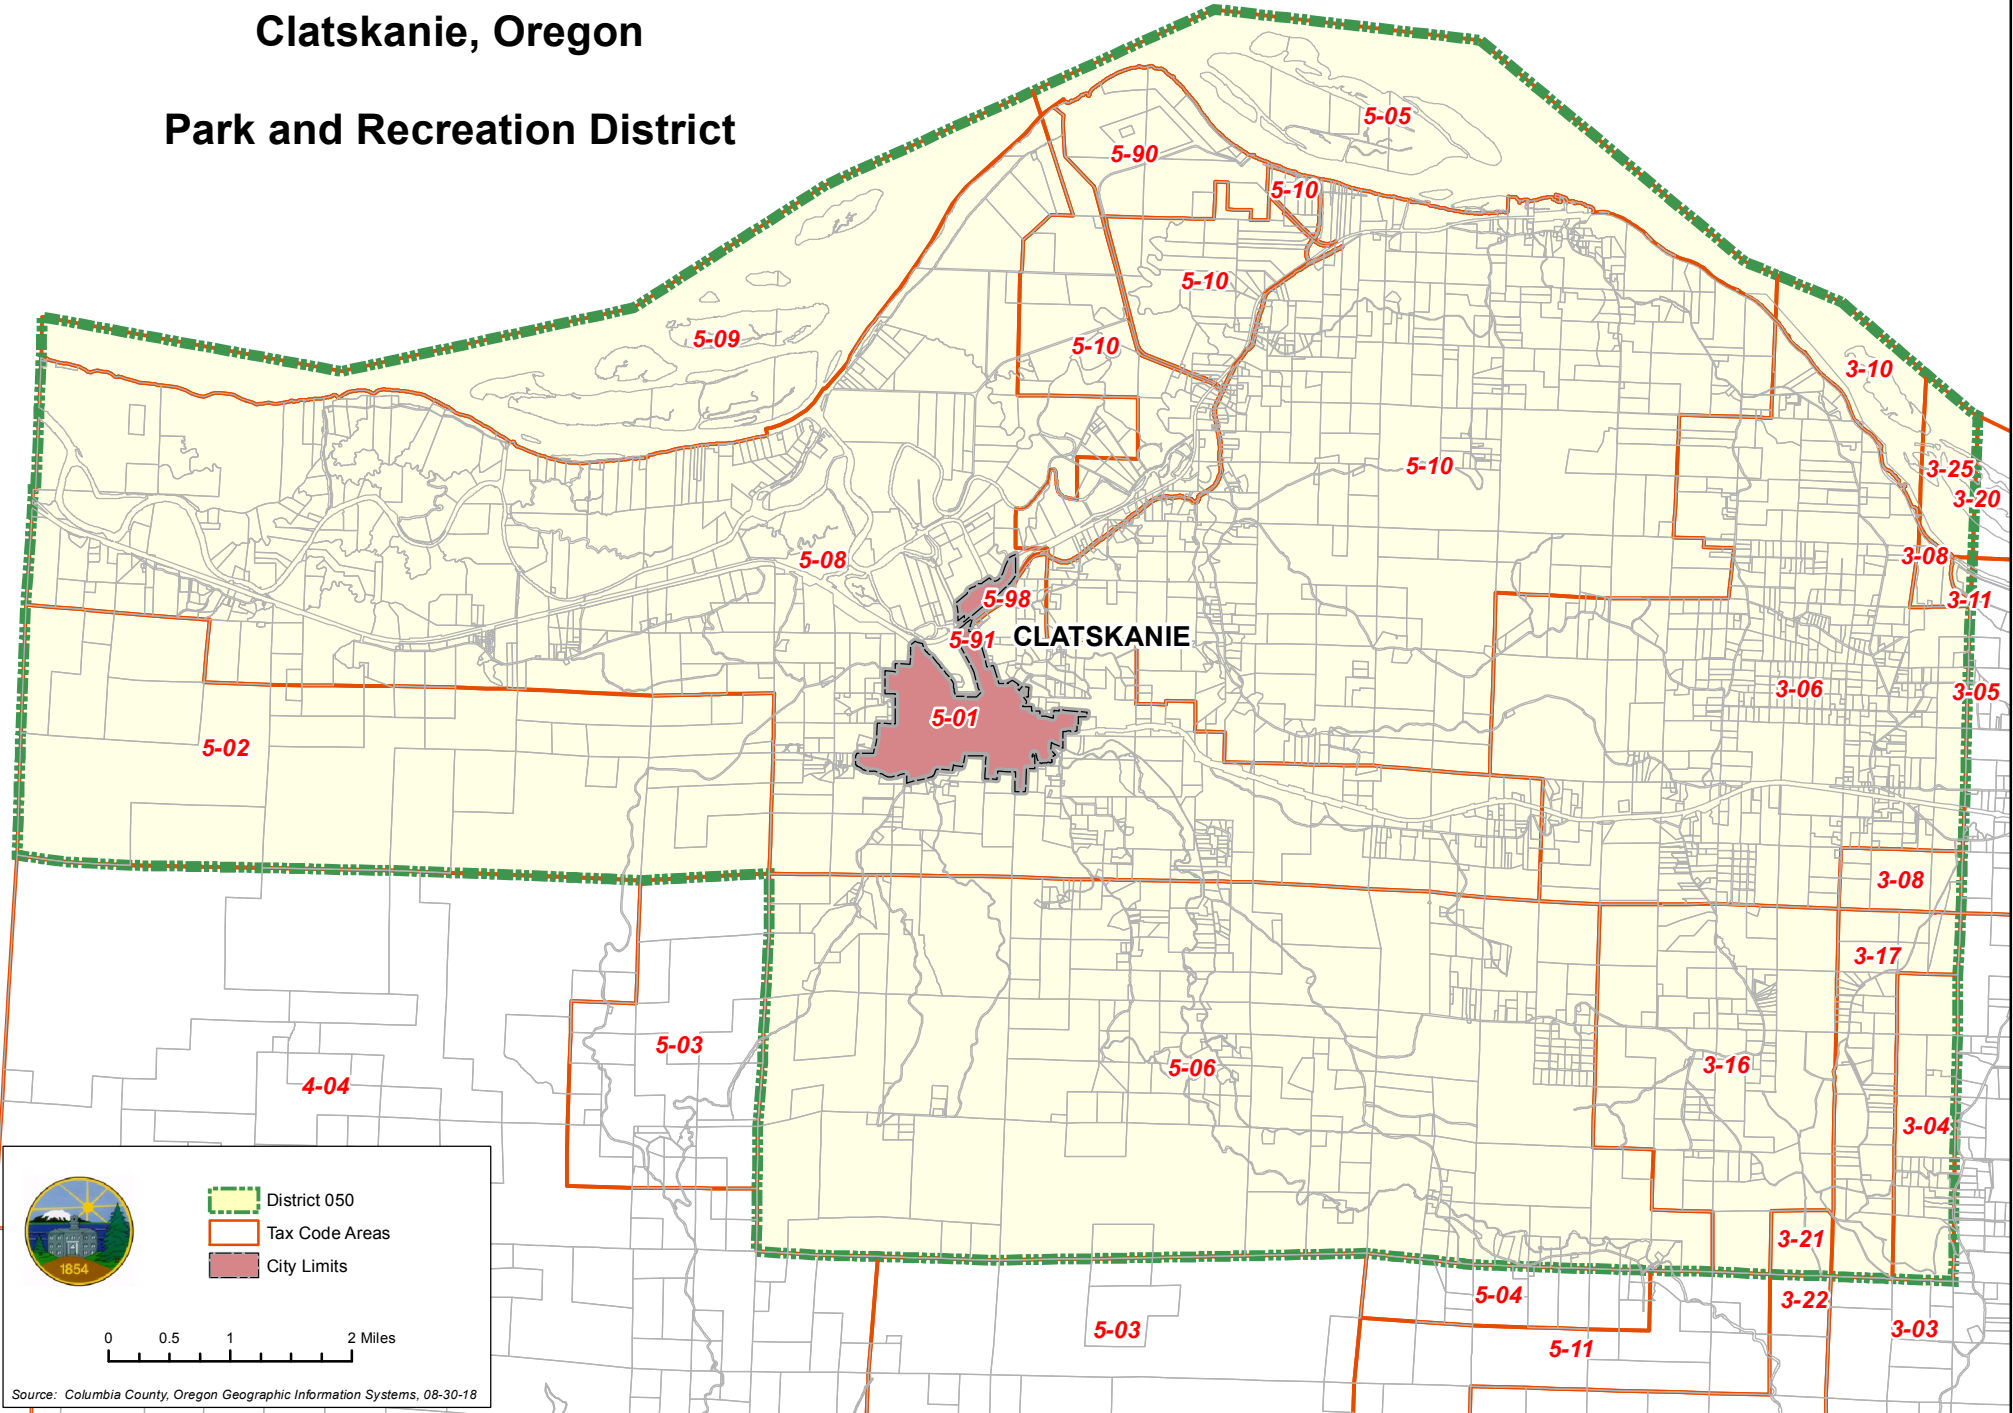

# Clatskanie, Oregon

## Park and Recreation District

Source: Columbia County, Oregon Geographic Information Systems, 08-30-18